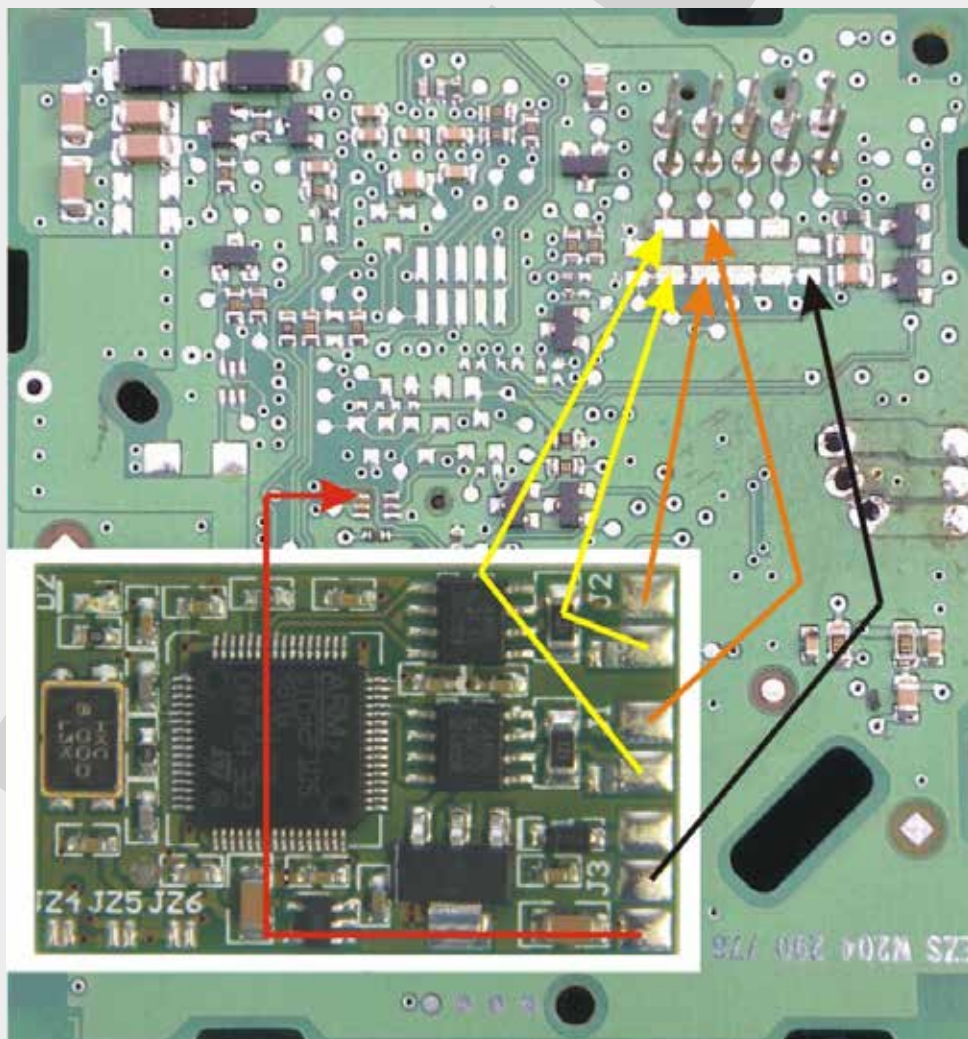

SIMON TOUCH

USER MANUAL Can Gateway MB & RENAULT

CAN GATEWAY MERCEDES

MODEL W212 E-CLASS
MODEL W204 C CLASS

- can H | EZS
- can L | EZS
- can H | CAR INSTALLATION
- can L | CAR INSTALLATION
- GND
- 5V

!!! WARNING !!!
MAXIMUM VOLTAGE 6 VOLTS

Configuration:

	J1	J2	JZ4	JZ5	JZ6
MB W204	OPEN	CLOSE	OPEN	OPEN	CLOSE
MB W212	OPEN	CLOSE	OPEN	OPEN	CLOSE

SIMON TOUCH

USER MANUAL Can Gateway MB & RENAULT

MERCEDES FILTER

FIRST VERSION

!!! WARNING !!!
MAXIMUM VOLTAGE 6 VOLTS

SIMON TOUCH

USER MANUAL Can Gateway MB & RENAULT

MERCEDES FILTER

SECOND VERSION

**!!! WARNING !!!
MAXIMUM VOLTAGE 6 VOLTS**