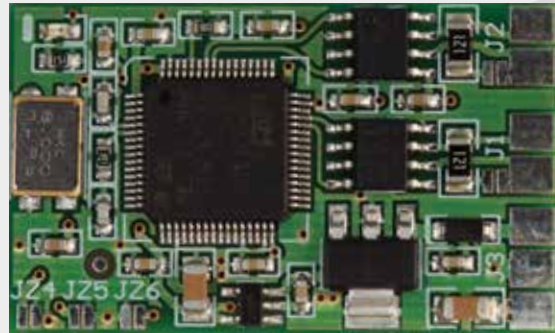

SIMON TOUCH

USER MANUAL Can Gateway MB & RENAULT

CAN GATEWAY MERCEDES

MODEL W212 E-CLASS
MODEL W204 C CLASS

- can H | EZS
- can L | EZS
- can H | CAR INSTALLATION
- can L | CAR INSTALLATION
- GND
- 5V

!!! WARNING !!!
MAXIMUM VOLTAGE 6 VOLTS

Configuration:

	J1	J2	JZ4	JZ5	JZ6
MB W204	OPEN	CLOSE	OPEN	OPEN	CLOSE
MB W212	OPEN	CLOSE	OPEN	OPEN	CLOSE

SIMON TOUCH

USER MANUAL Can Gateway MB & RENAULT

MERCEDES FILTER

FIRST VERSION

!!! WARNING !!!
MAXIMUM VOLTAGE 6 VOLTS

SIMON TOUCH

USER MANUAL Can Gateway MB & RENAULT

MERCEDES FILTER

SECOND VERSION

**!!! WARNING !!!
MAXIMUM VOLTAGE 6 VOLTS**