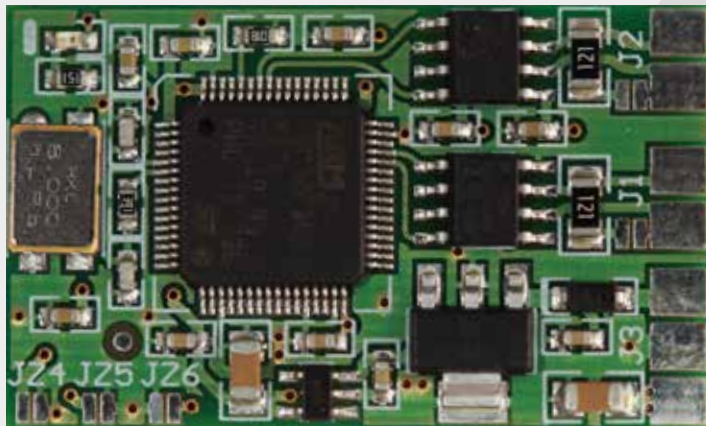

SIMON TOUCH

USER MANUAL Can Gateway MB & RENAULT

CAN GATEWAY MERCEDES

MODEL W212 E-CLASS
MODEL W204 C CLASS

- can H | EZS
- can L | EZS
- can H | CAR INSTALLATION
- can L | CAR INSTALLATION
- GND
- 5V

!!! WARNING !!!
MAXIMUM VOLTAGE 6 VOLTS

Configuration:

	J1	J2	JZ4	JZ5	JZ6
MB W204	OPEN	CLOSE	OPEN	OPEN	CLOSE
MB W212	OPEN	CLOSE	OPEN	OPEN	CLOSE

SIMON TOUCH

USER MANUAL Can Gateway MB & RENAULT

MERCEDES FILTER

FIRST VERSION

!!! WARNING !!!
MAXIMUM VOLTAGE 6 VOLTS

SIMON TOUCH

USER MANUAL Can Gateway MB & RENAULT

MERCEDES FILTER

SECOND VERSION

**!!! WARNING !!!
MAXIMUM VOLTAGE 6 VOLTS**