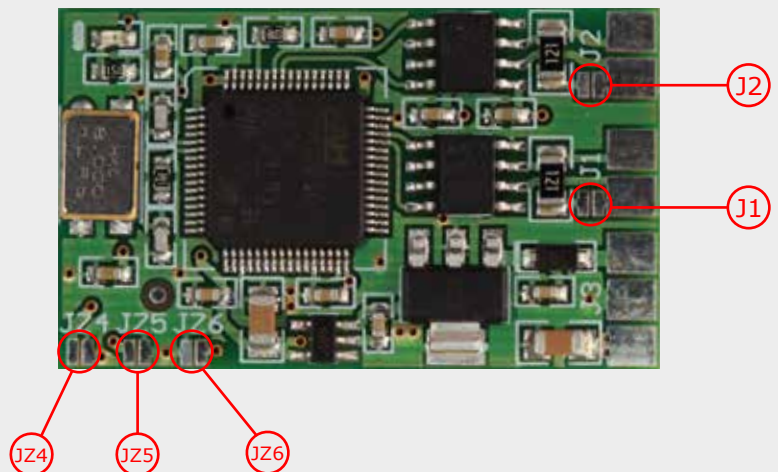

SIMON TOUCH

USER MANUAL Can Gateway MB & RENAULT

CAN GATEWAY MERCEDES

MODEL W212 E-CLASS
MODEL W204 C CLASS

- can H | EZS
- can L | EZS
- can H | CAR INSTALLATION
- can L | CAR INSTALLATION
- GND
- 5V

!!! WARNING !!!
MAXIMUM VOLTAGE 6 VOLTS

Configuration:

	J1	J2	JZ4	JZ5	JZ6
MB W204	OPEN	CLOSE	OPEN	OPEN	CLOSE
MB W212	OPEN	CLOSE	OPEN	OPEN	CLOSE

SIMON TOUCH

USER MANUAL Can Gateway MB & RENAULT

MERCEDES FILTER

FIRST VERSION

!!! WARNING !!!
MAXIMUM VOLTAGE 6 VOLTS

SIMON TOUCH

USER MANUAL Can Gateway MB & RENAULT

MERCEDES FILTER

SECOND VERSION

**!!! WARNING !!!
MAXIMUM VOLTAGE 6 VOLTS**