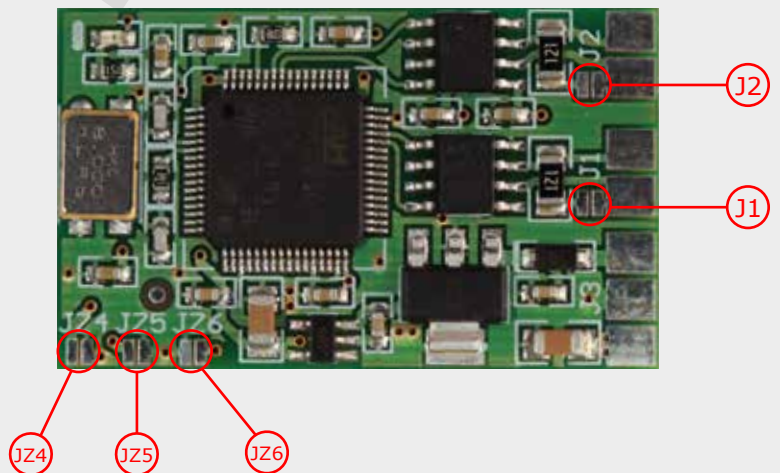

Configuration:

J1	J2	J24	J25	J26
OPEN	CLOSE	OPEN	OPEN	OPEN