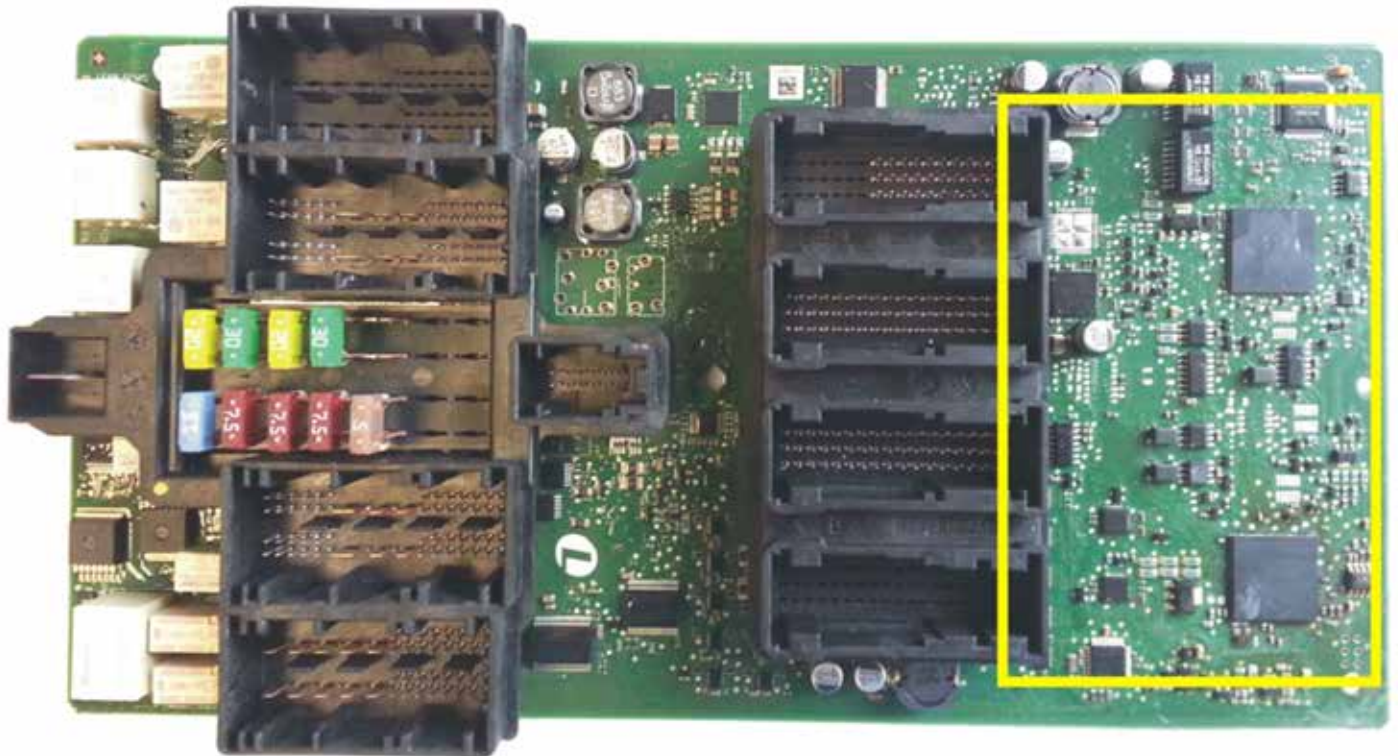

## USER MANUAL Can Gateway Easy

**BMW FILTER  
FOR BMW FEM  
( Front Electronic Module )**

- ○ can H | FEM
- ○ can L | FEM
- ○ can H | CAR INSTALLATION
- ○ can L | CAR INSTALLATION
- ○ 12V
- ○ GND
- ○ 5V

**!!!WARNING!!!  
MAXIMUM VOLTAGE 6 VOLTS**

Configuration:

J1	J2	J24	J25	J26
OPEN	<b>CLOSE</b>	OPEN	OPEN	OPEN

## USER MANUAL Can Gateway Easy

**BMW FILTER FOR BMW FEM ( Front Electronic Module )**