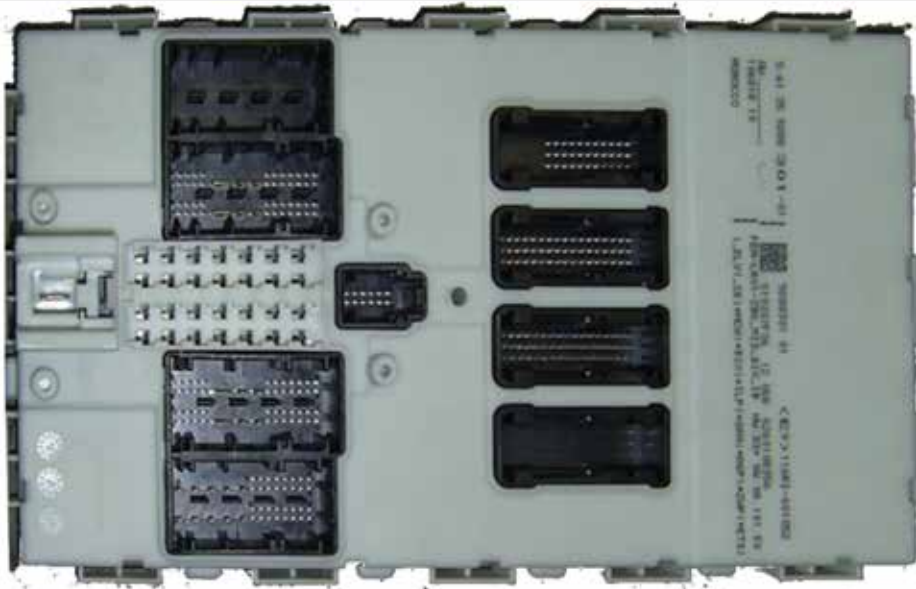

SIMON TOUCH

USER MANUAL Can Gateway Easy

BMW FILTER FOR BMW FEM (Front Electronic Module)