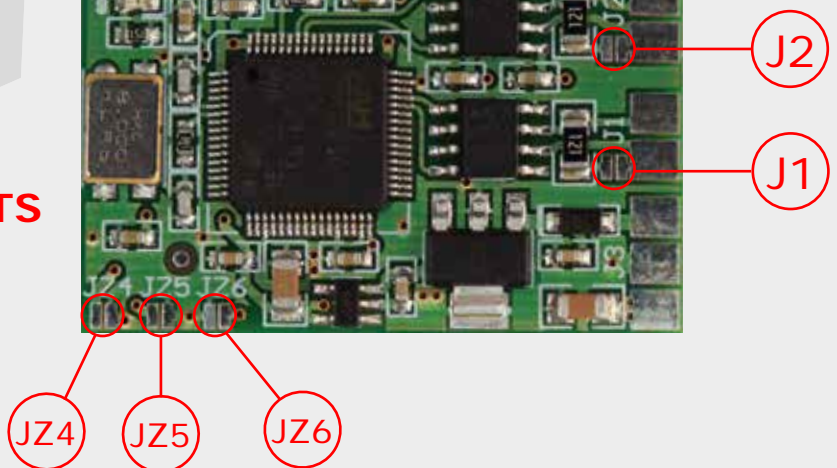

!!! WARNING !!!
MAXIMUM VOLTAGE 6 VOLTS

Configuration:

J1	J2	JZ4	JZ5	JZ6
OPEN	CLOSE	OPEN	OPEN	OPEN