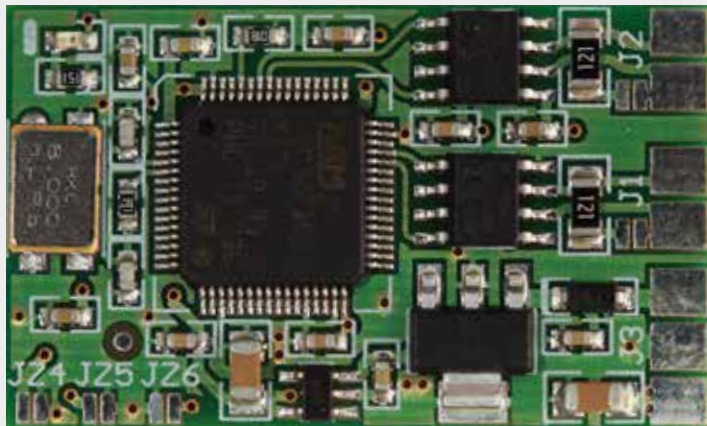

SIMON TOUCH

USER MANUAL Can Gateway Easy

BMW FILTER FOR BMW CAS

- Model (F01 F02) - 7 Series
- Model (F10 F11) - 5 Series

- ○ can H | CAS
- ○ can L | CAS
- ○ can H | CAR INSTALLATION
- ○ can L | CAR INSTALLATION
- ○ GND
- ○ 5V